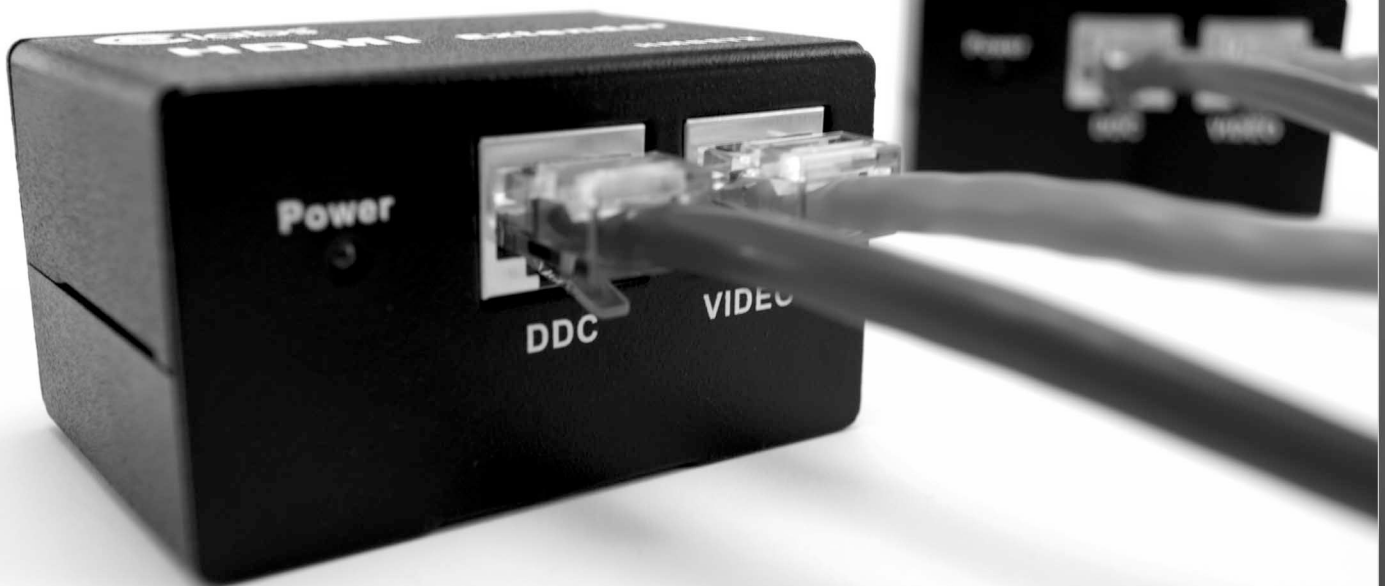

HM6EK

HDMI EXTENDER KIT

HM6RX

*Extend HDMI signals
over long distances
with CAT5/CAT6!*

HM6TX

high
performance

PROGRADE

HDMI Extender Kit

Extend HDMI signal up to
50 meters (160 ft) over CAT5/CAT6

- *HDCP compliant with (DDC) display data channel for full HDMI control signaling*
- *HDTV Resolution*
- *Ease of installation with CAT5/CAT6*
- *Saves time and expense*

3209 Wood Drive
Garland, TX 75041
Toll free: 800.767.6189
www.celabs.net

HM6EK

HDMI EXTENDER KIT

Specifications

| Function | HM6ERX | HM6ETX |
|----------------------|---|---|
| Input Connector: | 2 RJ-45 Female | 1 HDMI (A - Type Female) |
| Output Connector: | 1 HDMI (A - Type Female) | 2 RJ-45 Female |
| Max. Resolution: | 1080i | 1080i |
| Power Adapter(Min.): | DC 5V 1.2A | DC 5V 1.2A |
| Housing: | Metal | Metal |
| Weight: | 140g / .3 lbs | 140g / .3 lbs |
| Dimensions: | 67 x 46 x 38 mm 2.75 x 1.75 x 1.5 inches | 200 x 76 x 46 2.75 x 1.75 x 1.5 inches |