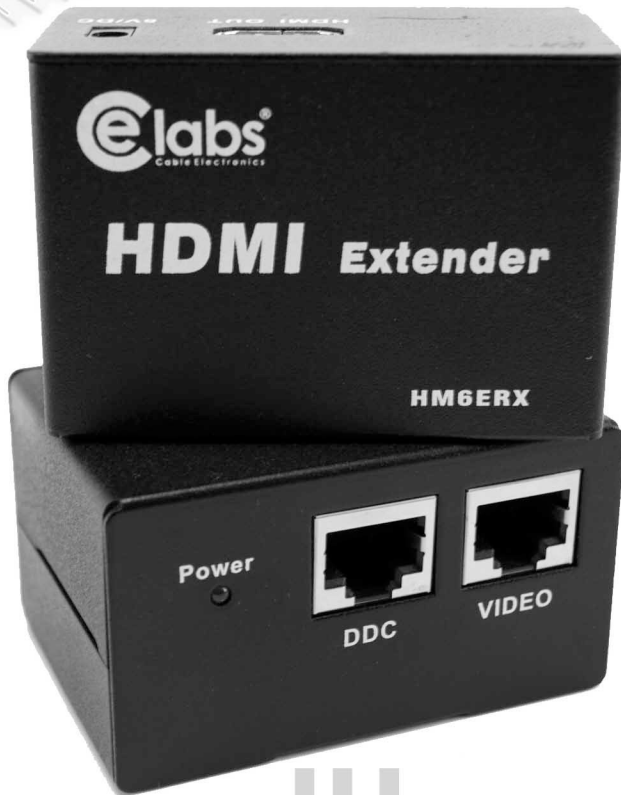

HM6EK

HDMI EXTENDER KIT

HM6RX

*Extend HDMI signals
over long distances
with CAT5/CAT6!*

HM6TX

high
performance

PROGRADE

HDMI Extender Kit

Extend HDMI signal up to
50 meters (160 ft) over CAT5/CAT6

- *HDCP compliant with (DDC) display data channel for full HDMI control signaling*
- *HDTV Resolution*
- *Ease of installation with CAT5/CAT6*
- *Saves time and expense*

3209 Wood Drive
Garland, TX 75041
Toll free: 800.767.6189
www.celabs.net

HM6EK

HDMI EXTENDER KIT

Specifications

| Function | HM6ERX | HM6ETX |
|----------------------|---|---|
| Input Connector: | 2 RJ-45 Female | 1 HDMI (A - Type Female) |
| Output Connector: | 1 HDMI (A - Type Female) | 2 RJ-45 Female |
| Max. Resolution: | 1080i | 1080i |
| Power Adapter(Min.): | DC 5V 1.2A | DC 5V 1.2A |
| Housing: | Metal | Metal |
| Weight: | 140g / .3 lbs | 140g / .3 lbs |
| Dimensions: | 67 x 46 x 38 mm 2.75 x 1.75 x 1.5 inches | 200 x 76 x 46 2.75 x 1.75 x 1.5 inches |